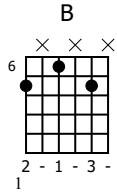

Accompaniment example

Created for m3guitar.com

Moderate ♩ = 140

M3-6

TAB 4/4

7 4 6 5 7 7 6 5 4 5

1 3 1 3

E-Bass5

TAB 4/4

2 5 2 5

The musical notation shows a 4/4 time signature. The guitar part (M3-6) consists of four measures. The first measure has a B chord (7-6-5-4-3-2-1) with a 1-fingered bass note. The second measure has an F/A chord (5-4-3-2-1) with a 3-fingered bass note. The third measure has a B chord (7-6-5-4-3-2-1) with a 1-fingered bass note. The fourth measure has an F/A chord (5-4-3-2-1) with a 3-fingered bass note. The bass part (E-Bass5) consists of four measures with notes 2, 5, 2, and 5.