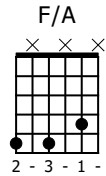

Accompaniment example

Created for m3guitar.com

Moderate ♩ = 140

M3-6

TAB 4/4

7 4 6 5 7 7 6 5 4 5

1 3 1 3

E-Bass5

TAB 4/4

2 5 2 5

The musical notation shows a 4/4 time signature. The guitar part (M3-6) consists of four measures. The first measure has a B chord (7-6-5-4-3-2-1) with a 1-fingered bass note. The second measure has an F/A chord (5-4-3-2-1) with a 3-fingered bass note. The third measure has a B chord (7-6-5-4-3-2-1) with a 1-fingered bass note. The fourth measure has an F/A chord (5-4-3-2-1) with a 3-fingered bass note. The bass part (E-Bass5) consists of four measures with notes 2, 5, 2, and 5.