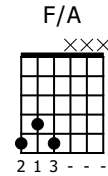

Accompaniment example

Created for m3guitar.com

Moderate ♩ = 140

M3-6

TAB 4/4

7 4 6 5 7 7 6 5 4 5

1 3 1 3

E-Bass5

TAB 4/4

2 5 2 5

The musical notation shows a 4/4 time signature. The guitar part (M3-6) consists of four measures. The first measure has a B chord (7-6-5-4-3-2-1) with a 1-fingered bass note. The second measure has an F/A chord (5-4-3-2-1) with a 3-fingered bass note. The third measure has a B chord (7-6-5-4-3-2-1) with a 1-fingered bass note. The fourth measure has an F/A chord (5-4-3-2-1) with a 3-fingered bass note. The bass part (E-Bass5) consists of four measures with notes 2, 5, 2, and 5.