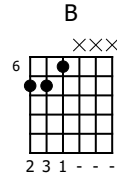

Accompaniment example

Created for m3guitar.com

Moderate ♩ = 140

M3-6

TAB 4/4

7 4 6 5 7 7 6 5 4 5

1 3 1 3

E-Bass5

TAB 4/4

2 5 2 5

The musical notation shows a 4/4 time signature. The guitar part (M3-6) consists of four measures. The first measure has a B chord (7-6-5-4-3-2-1) with a 1-fingered bass note. The second measure has an F/A chord (5-4-3-2-1) with a 3-fingered bass note. The third measure has a B chord (7-6-5-4-3-2-1) with a 1-fingered bass note. The fourth measure has an F/A chord (5-4-3-2-1) with a 3-fingered bass note. The bass part (E-Bass5) consists of four measures with notes 2, 5, 2, and 5.