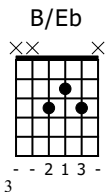

Accompaniment example

Created for m3guitar.com

Moderate ♩ = 130

M3-6

TAB 4/4

1

E-Bass 4/4

1