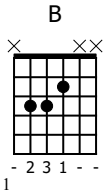

Accompaniment example

Created for m3guitar.com

Moderate ♩ = 130

M3-6

TAB 4/4

1

E-Bass 4/4

1