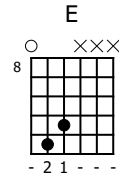

# Accompaniment example

Created for m3guitar.com

Moderate ♩ = 120

M3-6

4/4

1 1 6 1

E-Bass5

4/4