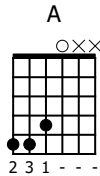

# Accompaniment example

Created for m3guitar.com

Moderate ♩ = 120

M3-6

4/4

1 1 6 1

E-Bass5

4/4