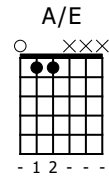

# Accompaniment example

Created for m3guitar.com

Moderate ♩ = 120

M3-6

4/4

1 1 6 1

E-Bass5

4/4