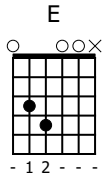

# Accompaniment example

Created for m3guitar.com

Moderate ♩ = 120

M3-6

4/4

1 1 6 1

E-Bass5

4/4