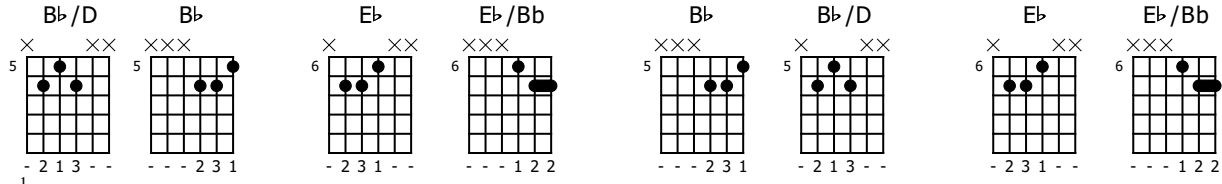

Accompaniment example

Created for m3guitar.com

Moderate ♩ = 100

M3-6

TAB 4/4

1 6 5 6 6 6 5 6 7 7 6 6 7 5 6 6 6 7 7 6

E-Bass5

TAB 4/4