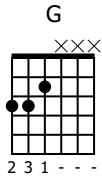

# Accompaniment example

Created for m3guitar.com

Moderate ♩ = 130

M3-6

Measure	T	A	B
1	4	2	3
2	7	6	7
3	9	10	10
4	11	11	10
5	7	6	7
6	6	6	5

E-Bass5

Measure	T	A	B
1	4	3	
2			5
3			3
4			5
5			
6			