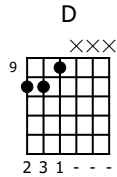

# Accompaniment example

Created for m3guitar.com

Moderate ♩ = 130

M3-6

Measure	T	A	B
1	4	2	3
2	7	6	7
3	9	10	10
4	11	11	10
5	7	6	7
6	6	6	5

E-Bass5

Measure	T	A	B
1	4	3	
2			5
3			3
4			5
5			
6			