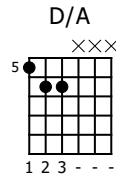

# Accompaniment example

Created for m3guitar.com

Moderate ♩ = 130

M3-6

Measure	T	A	B
1	4	2	3
2	7	6	7
3	9	10	10
4	11	11	10
5	7	6	7
6	6	6	5

E-Bass5

Measure	T	A	B
1	4	3	
2			5
3			3
4			5
5			
6			