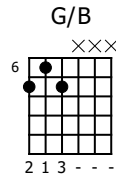

# Accompaniment example

Created for m3guitar.com

Moderate ♩ = 130

M3-6

Measure	T	A	B
1	4	2	3
2	7	6	7
3	9	10	10
4	11	11	10
5	7	6	7
6	6	6	5

E-Bass5

Measure	T	A	B
1	4	3	
2			5
3			3
4			5
5			
6			