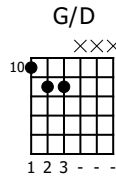

# Accompaniment example

Created for m3guitar.com

Moderate ♩ = 130

M3-6

Measure	T	A	B
1	4	2	3
2	7	6	7
3	9	10	10
4	11	11	10
5	7	6	7
6	6	6	5

E-Bass5

Measure	T	A	B
1	4	3	
2			5
3			3
4			5
5			
6			