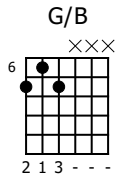

# Accompaniment example

Created for m3guitar.com

Moderate ♩ = 130

M3-6

Measure	T	A	B
1	4	2	3
2	7	6	7
3	9	10	10
4	11	11	10
5	7	6	7
6	6	6	5

E-Bass5

Measure	T	A	B
1	4	3	
2			5
3			3
4			5
5			
6			