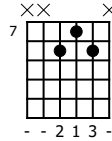

Accompaniment example

Created for m3guitar.com

Moderate ♩ = 140

E/B

B

E/Ab

B/Gb

M3-6

1			
T	↑	↑	↑
A	8	6	8
B	7	7	8

E-Bass5

1	1	6	6
T			
A			
B	5	4	4