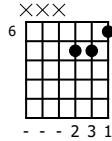

Accompaniment example

Created for m3guitar.com

Moderate ♩ = 140

E/B

B

E/Ab

B/Gb

M3-6

1			
T	↑	↑	↑
A	8	6	8
B	7	7	8

E-Bass5

1	1	6	6
T			
A			
B	5	4	4