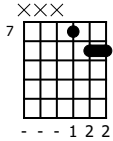

Accompaniment example

Created for m3guitar.com

Moderate ♩ = 140

E/B

B

E/Ab

B/Gb

M3-6

1			
T	↑	↑	↑
A	8	6	8
B	7	7	8

E-Bass5

1	1	6	6
T			
A			
B	5	4	4