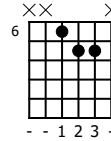

Accompaniment example

Created for m3guitar.com

Moderate ♩ = 140

E/B

B

E/Ab

B/Gb

M3-6

1			
T	↑	↑	↑
A	8	6	8
B	7	7	8

E-Bass5

1	1	6	6
T			
A			
B	5	4	4