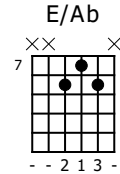

Accompaniment example

Created for m3guitar.com

Moderate ♩ = 140

M3-6	T	4	↑ 4	↑ 3	↑ 7	↑ 8
	A	4	4	4	8	8
E-Bass5	T	1	6	5	3	
	A	3	4	3	4	
B	4					