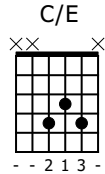

Accompaniment example

Created for m3guitar.com

Moderate ♩ = 140

M3-6	T	4	↑ 4	↑ 3	↑ 7	↑ 8
	A	4	4	4	8	8
E-Bass5	T	1	6	5	3	
	A	3	4	3	4	
B	4					