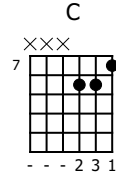

Accompaniment example

Created for m3guitar.com

Moderate ♩ = 140

M3-6	T	4	↑ 4	↑ 3	↑ 7	↑ 8
	A	4	4	4	8	8
E-Bass5	T	1	6	5	3	
	A	3	4	3	4	
B	4					