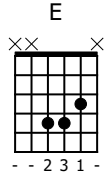

Accompaniment example

Created for m3guitar.com

Moderate ♩ = 140

M3-6	T	4	↑ 4	↑ 3	↑ 7	↑ 8
	A	4	4	4	8	8
E-Bass5	T	1	6	5	3	
	A	3	4	3	4	
B	4					