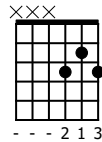

Accompaniment example

Created for m3guitar.com

Moderate ♩ = 140

Notice upstrokes

G/B

E♭/G

G

E♭

M3-6

T	4	7	3	3	3	3	3
A	4	7	3	3	3	3	3
B	4	7	3	3	3	3	3

E-Bass5

T	4						
A	4						
B	4	3	4	5		3	