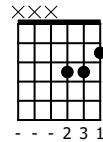

Accompaniment example

Created for m3guitar.com

Moderate ♩ = 140

Notice upstrokes

G/B

E♭/G

G

E♭

M3-6

T	4	7	3	3	3	3	3
A	4	7	3	3	3	3	3
B	4	7	3	3	3	3	3

E-Bass5

T	4						
A	4						
B	4	3	4	5		3	