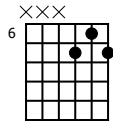

Accompaniment example

Created for m3guitar.com

Moderate ♩ = 140

Notice upstrokes

G/B

E♭/G

G

E♭

M3-6

T	4	7	3	3	3	3	3
A	4	7	3	3	3	3	3
B	4	7	3	3	3	3	3

E-Bass5

T	4						
A	4						
B	4	3	4	5		3	