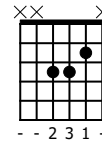

Accompaniment example

Created for m3guitar.com

Moderate ♩ = 140

Notice upstrokes

G/B

E♭/G

G

E♭

M3-6

T	4	7	3	3	3	3	3
A	4	7	3	3	3	3	3
B	4	7	3	3	3	3	3

E-Bass5

T	4						
A	4						
B	4	3	4	5		3	