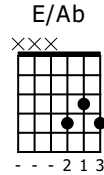

# Accompaniment example

Created for m3guitar.com

Moderate ♩ = 120

M3-6

4/4

8-8 7-7 4-4 8-7

7 8 4 7 8 7

8 8 4 7 8 8