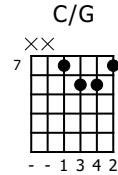

# Accompaniment example

Created for m3guitar.com

Moderate ♩ = 120

M3-6

4/4

8-8 7-7 4-4 8-7

7 8 4 7 8 7

8 8 4 7 8 8