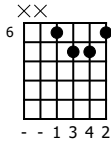

Accompaniment example

Created for m3guitar.com

Moderate ♩ = 140

B/Gb

D/Gb

B/Eb

D/A

M3-6