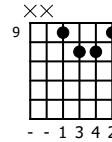

Accompaniment example

Created for m3guitar.com

Moderate ♩ = 140

B/Gb

D/Gb

B/Eb

D/A

M3-6