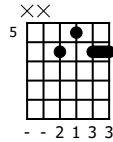

Accompaniment example

Created for m3guitar.com

Moderate ♩ = 140

B/Gb

D/Gb

B/Eb

D/A

M3-6