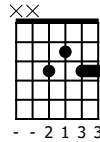

Accompaniment example

Created for m3guitar.com

Moderate ♩ = 140

B/Gb

D/Gb

B/Eb

D/A

M3-6