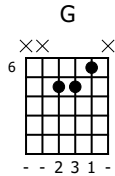

# Accompaniment example

Created for m3guitar.com

Moderate ♩ = 130

M3-6

1 2 4 7 6 8

E-Bass5

1 3 1 5 6