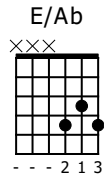

# Accompaniment example

Created for m3guitar.com

Moderate ♩ = 130

M3-6

1 2 4 7 6 8

E-Bass5

1 3 1 5 6