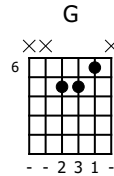

# Accompaniment example

Created for m3guitar.com

Moderate ♩ = 130

M3-6

1 2 4 7 6 8

E-Bass5

1 3 1 5 6