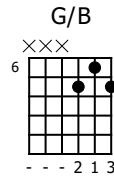

# Accompaniment example

Created for m3guitar.com

Moderate ♩ = 130

M3-6

1 2 4 7 6 8

E-Bass5

1 3 1 5 6