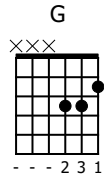

# Accompaniment example

Created for m3guitar.com

Moderate ♩ = 130

M3-6

1 2 4 7 6 8

E-Bass5

1 3 1 5 6