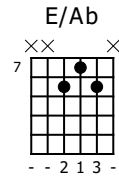

# Accompaniment example

Created for m3guitar.com

Moderate ♩ = 130

M3-6

1 2 4 7 6 8

E-Bass5

1 3 1 5 6