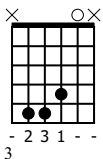

Accompaniment example

Created for m3guitar.com

Moderate ♩ = 90

D \flat /F

E \flat

M3-6

T	4	5-5-5-5	5	5	5	5	5	5	2-2-2-2	3	2
A	4		5	5	5	5	5	5		3	3
B	4										

1 6

E-Bass5

T	4	4	
A	4		
B	4		

T		3	
A			
B			

D \flat

E \flat

M3-6

T	0-0	0	4	4	4	4	4	4	7	6	7
A			5	5	5	5	5	5		6	6
B			5	5	5	5	5	5		7	7

6 6