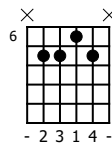

Accompaniment example

Created for m3guitar.com

Moderate ♩ = 90

D \flat /F

E \flat

M3-6

T	4	5-5-5-5	5	5	5	5	5	5	2-2-2-2	3	2
A	4		5	5	5	5	5	5		3	3
B	4										

1 6

E-Bass5

T	4	4	
A	4		
B	4		

T		3	
A			
B			

D \flat

E \flat

M3-6

T	0-0	0	4	4	4	4	4	4	7	6	7
A			5	5	5	5	5	5		6	6
B			5	5	5	5	5	5		7	7

6 6