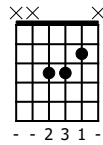

Accompaniment example

Created for m3guitar.com

Moderate ♩ = 90

D \flat /F

E \flat

M3-6

T	4	5-5-5-5	5	5	5	5	5	5	2-2-2-2	3	2
A	4		5	5	5	5	5	5		3	3
B	4										

1 6

E-Bass5

T	4	4	
A	4		
B	4		

T		3	
A			
B			

D \flat

E \flat

M3-6

T	0-0	0	4	4	4	4	4	4	7	6	7
A			5	5	5	5	5	5		6	6
B			5	5	5	5	5	5		7	7

6 6