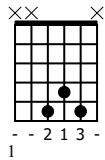

Accompaniment example

Created for m3guitar.com

Moderate ♩ = 90

D \flat /F

E \flat

M3-6

T	4	5-5-5-5	5	5	5	5	5	5	2-2-2-2	3	2
A	4		5	5	5	5	5	5		3	3
B	4										

1 6

E-Bass5

T	4	4	
A	4		
B	4		

T		3	
A			
B			

D \flat

E \flat

M3-6

T	0-0	0	4	4	4	4	4	4	7	6	7
A			5	5	5	5	5	5		6	6
B			5	5	5	5	5	5		7	7

6 6