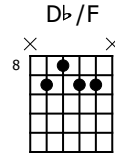

Accompaniment example

Created for m3guitar.com

Moderate ♩ = 140

M3-6

1

T	4	7	5	6	9
A	7	6	4	7	8
B	7	7	5	7	9
	1	3	1	6	6

E-Bass5

T	4	3	4	3	1
A	4				
B	4				
	1	1			