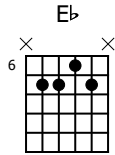

Accompaniment example

Created for m3guitar.com

Moderate ♩ = 140

M3-6

1

T	4	7	5	6	9
A	7	6	4	7	8
B	7	7	5	7	9
	1	3	1	6	6

E-Bass5

T	4	3	4	3	1
A	4				
B	4				
	1	1			