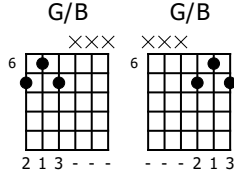

# Accompaniment example

Created for m3guitar.com

Moderate ♩ = 140

Notice upstrokes

M3-6

1 4 5 4 5 7 6 9 8 11 10

1 3 3 5

E-Bass5