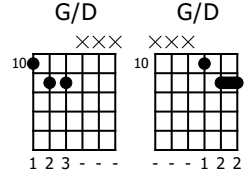

# Accompaniment example

Created for m3guitar.com

Moderate ♩ = 140

Notice upstrokes

M3-6

1 4 5 4 5 7 6 9 8 11 10

1 3 3 5

E-Bass5