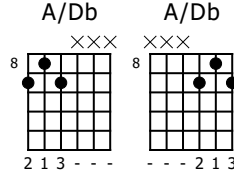

# Accompaniment example

Created for m3guitar.com

Moderate ♩ = 140

Notice upstrokes

M3-6

1 4 5 4 5 7 6 9 8 11 10

1 3 3 5

E-Bass5