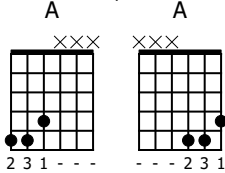

# Accompaniment example

Created for m3guitar.com

Moderate ♩ = 140

Notice upstrokes

M3-6

1 4 5 4 5 7 6 9 8 11 10

1 3 3 5

E-Bass5