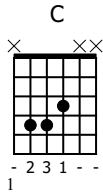

Accompaniment example

Created for m3guitar.com

Moderate ♩ = 120

M3-6

Musical notation for the M3-6 guitar part. It consists of four measures in 4/4 time. The first measure is for C major, the second for D^b/A^b, the third for C/G, and the fourth for D^b. The notation shows fingerings and accents for the notes.

1 1 1 6

E-Bass5

Musical notation for the E-Bass5 bass part. It consists of four measures in 4/4 time. The first measure is for C major, the second for D^b/A^b, the third for C/G, and the fourth for D^b. The notation shows simple bass lines.