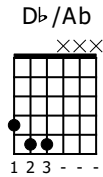

Accompaniment example

Created for m3guitar.com

Moderate ♩ = 120

M3-6

Musical notation for the M3-6 guitar part. It consists of four measures in 4/4 time. The first measure is for C major, the second for D^b/A^b, the third for C/G, and the fourth for D^b. The notation shows fingerings and accents for the notes.

1 1 1 6

E-Bass5

Musical notation for the E-Bass5 bass part. It consists of four measures in 4/4 time. The first measure is for C major, the second for D^b/A^b, the third for C/G, and the fourth for D^b. The notation shows simple bass lines.