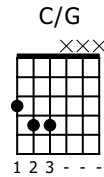

Accompaniment example

Created for m3guitar.com

Moderate ♩ = 120

M3-6

Musical notation for the M3-6 guitar part. It consists of four measures in 4/4 time. The first measure is for C major, the second for D^b/A^b, the third for C/G, and the fourth for D^b. The notation shows fingerings and accents for the notes.

1 1 1 6

E-Bass5

Musical notation for the E-Bass5 bass part. It consists of four measures in 4/4 time. The first measure is for C major, the second for D^b/A^b, the third for C/G, and the fourth for D^b. The notation shows simple bass lines.