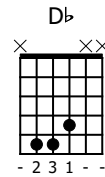

Accompaniment example

Created for m3guitar.com

Moderate ♩ = 120

M3-6

Musical notation for the M3-6 guitar part. It consists of four measures in 4/4 time. The first measure is for C major, the second for D^b/A^b, the third for C/G, and the fourth for D^b. The notation shows fingerings and accents for the notes.

1 1 1 6

E-Bass5

Musical notation for the E-Bass5 bass part. It consists of four measures in 4/4 time. The first measure is for C major, the second for D^b/A^b, the third for C/G, and the fourth for D^b. The notation shows simple bass lines.