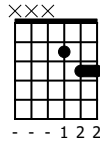

Accompaniment example

Created for m3guitar.com

Moderate $\text{♩} = 140$

B/Gb

C

B

B/Eb

C/E

M3-6

	1				
T	4	↑ 3	↑ 7	↑ 6	↑ 11
A	4	3	8	7	10
B	4	2	8	7	11

E-Bass5

	1	1	1	6	6
T	4				
A	4	2	3	2	4
B	4				