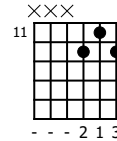

Accompaniment example

Created for m3guitar.com

Moderate $\text{♩} = 140$

B/Gb

C

B

B/Eb

C/E

M3-6

	1				
T	4	↑ 3	↑ 7	↑ 6	↑ 11
A	4	3	8	7	10
B	4	2	8	7	11

E-Bass5

	1	1	1	6	6
T	4				
A	4	2	3	2	4
B	4				