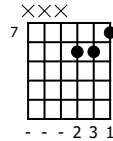

Accompaniment example

Created for m3guitar.com

Moderate $\text{♩} = 140$

B/Gb

C

B

B/Eb

C/E

M3-6

	1				
T	4	↑ 3	↑ 7	↑ 6	↑ 11
A	4	3	8	7	10
B	4	2	8	7	11

E-Bass5

	1	1	1	6	6
T	4				
A	4	2	3	2	4
B	4				