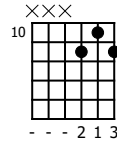

Accompaniment example

Created for m3guitar.com

Moderate $\text{♩} = 140$

B/Gb

C

B

B/Eb

C/E

M3-6

	1				
T	4	↑ 3	↑ 7	↑ 6	↑ 11
A	4	3	8	7	10
B	4	2	8	7	11

E-Bass5

	1	1	1	6	6
T	4				
A	4	2	3	2	4
B	4				