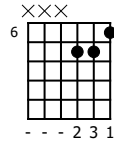

Accompaniment example

Created for m3guitar.com

Moderate $\text{♩} = 140$

B/Gb

C

B

B/Eb

C/E

M3-6

	1				
T	4	↑ 3	↑ 7	↑ 6	↑ 11
A	4	3	8	7	10
B	4	2	8	7	11

E-Bass5

	1	1	1	6	6
T	4				
A	4	2	3	2	4
B	4				