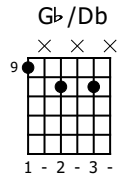

# Accompaniment example

Created for m3guitar.com

Moderate ♩ = 140

M3-6

4/4

1 3 2 10 11 10 11 5 6 6

E-Bass5

4/4