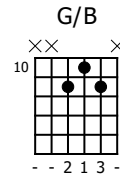

# Accompaniment example

Created for m3guitar.com

Moderate ♩ = 140

M3-6

4/4

1 3 2 10 11 10 11 5 6 6

E-Bass5

4/4