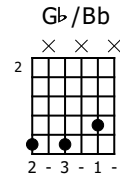

# Accompaniment example

Created for m3guitar.com

Moderate ♩ = 140

M3-6

4/4

1 3 2 10 11 10 11 5 6 6

E-Bass5

4/4