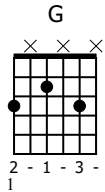

# Accompaniment example

Created for m3guitar.com

Moderate ♩ = 140

M3-6

4/4

1 3 2 10 11 10 11 5 6 6

E-Bass5

4/4