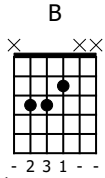

# Accompaniment example

Created for m3guitar.com

Moderate ♩ = 140

M3-6	T	4							
	A	4	3	3	2	5	6	6	
	B	4	.	.	.	.	.	.	
			1			1			
E-Bass5	T	4							
	A	4	2				1		
	B	4							

M3-6	T	3	7	7	7	6	5		
	A		7	7	7	6	6		
	B		.	.	.	.	.		
			6				6		
E-Bass5	T								
	A		4				3		
	B								