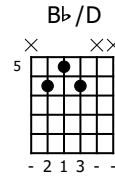

# Accompaniment example

Created for m3guitar.com

Moderate ♩ = 140

M3-6	T	4							
	A	4	3	3	2	5	6	6	
	B	4	.	.	.	.	.	.	
			1			1			
E-Bass5	T	4							
	A	4	2				1		
	B	4							

M3-6	T	3	7	7	7	6	5		
	A		7	7	7	6	6		
	B		.	.	.	.	.		
			6				6		
E-Bass5	T								
	A		4				3		
	B								