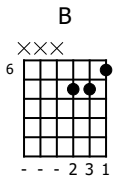

# Accompaniment example

Created for m3guitar.com

Moderate ♩ = 140

M3-6	T	4							
	A	4	3	3	2	5	6	6	
	B	4	.	.	.	.	.	.	
			1			1			
E-Bass5	T	4							
	A	4	2				1		
	B	4							

M3-6	T	3	7	7	7	6	5		
	A		7	7	7	6	6		
	B		.	.	.	.	.		
			6				6		
E-Bass5	T								
	A		4				3		
	B								