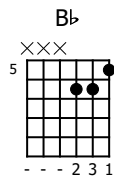

# Accompaniment example

Created for m3guitar.com

Moderate ♩ = 140

M3-6	T	4							
	A	4	3	3	2	5	6	6	
	B	4	.	.	.	.	.	.	
			1			1			
E-Bass5	T	4							
	A	4	2				1		
	B	4							

M3-6	T	3	7	7	7	6	5		
	A		7	7	7	6	6		
	B		.	.	.	.	.		
			6				6		
E-Bass5	T								
	A		4				3		
	B								